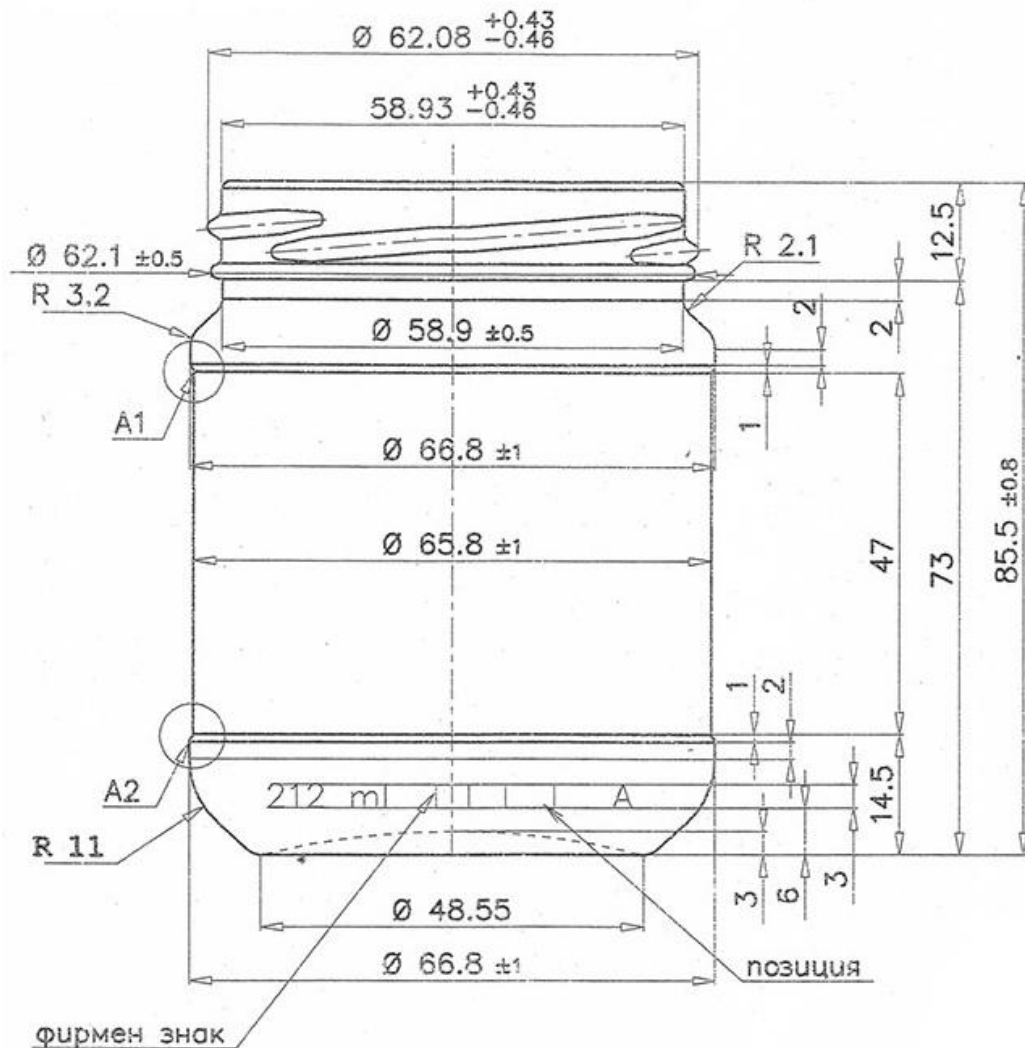

ALEVGOR GLASS

Jar 212 ml TO 63

Code	174
Capacity	212 ml
Weight	130 g
Units per pallet	3 576